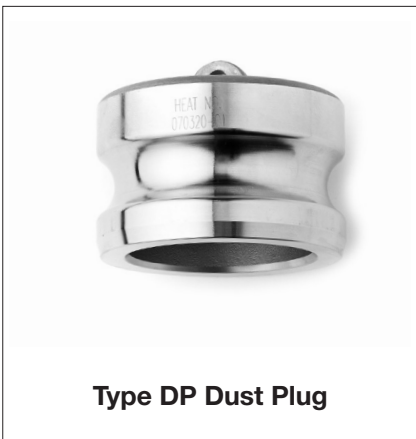

### Compatible with other quick couplings: A-A-59326D

Now available in all sizes from DN 15 (1/2") to DN 100 (4").

Type A Adaptor

Type B Coupler

Type C Coupler

Type D Coupler

Type E Adaptor

Type F Adaptor

Type DC Dust Cap

Type DP Dust Plug

STAINLESS STEEL  
FLANGES  
FITTINGS  
PIPE  
TUBE  
VALVES  
**PYPLOK**  
FITTINGS  
**TWT**  
TUBE-MAG  
PIPING TECHNOLOGIES

**GYROLOK**<sup>®</sup>  
 **CIRCLE SEAL CONTROLS**  
**HOKE**  
**GO** REGULATOR  
 **ANDERSON GREENWOOD**  
**INSTRUMENT TUBE**  
**Classic FILTERS**  
**CIRCOR**  
INSTRUMENTATION TECHNOLOGIES  
 **BuTech**  
MILTON ROY  
**KING**