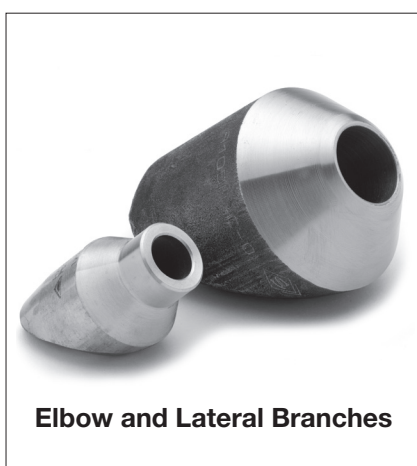

HYDRAULIC

A **REN** COMPANY

Branch Outlet Fittings

MSS-SP-97

Prochem manufactures, stocks and supplies a range of Buttweld, Socketweld, Threaded and Flanged reinforced branch fittings from 8 (1/4") NB upwards to suit any size run pipe. These fittings are available in Class 3000 and Class 6000 and all pipe schedules in a variety of materials. The fittings are manufactured to conform to American and British design specifications.

STAINLESS STEEL

FLANGES

FITTINGS

PIPE

TUBE

VALVES

PYLOK
FITTINGS

TW
PUMP TECHNOLOGIES