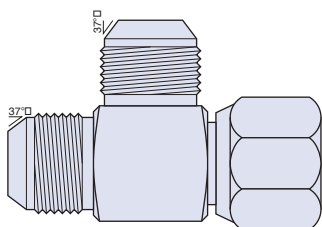

Run Tee JIC/Swivel

PART NUMBER	DESCRIPTION
JTST04X04A	7/16-20 JIC X 7/16-20 JIC X 7/16-20 JIC RUN TEE SWIVEL 316
JTST06X06A	9/16-18 JIC X 9/16-18 JIC X 9/16-18 JIC RUN TEE SWIVEL 316
JTST08X08A	3/4-16 JIC X 3/4-16 JIC X 3/4-16 JIC RUN TEE SWIVEL 316
JTST10X10A	7/8-14 JIC X 7/8-14 JIC X 7/8-14 JIC RUN TEE SWIVEL 316
JTST12X12A	1 1/16-12 JIC X 1 1/16-12 JIC X 1 1/16-12 JIC RUN TEE SWIVEL 316
JTST16X16A	1 5/16-12 JIC X 1 5/16-12 JIC X 1 5/16-12 JIC RUN TEE SWIVEL 316