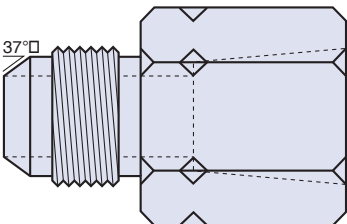

Connector Female JIC/NPT

PART NUMBER	DESCRIPTION
JCF04X04NA	7/16-20 JIC X 8NPT FEMALE 316
JCF06X04NA	9/16-18 JIC X 8NPT FEMALE 316
JCF06X06NA	9/16-18 JIC X 10NPT FEMALE 316
JCF06X08NA	9/16-18 JIC X 15NPT FEMALE 316
JCF08X08NA	3/4-16 JIC X 15NPT FEMALE 316
JCF10X08NA	7/8-14 JIC X 15NPT FEMALE 316
JCF12X12NA	1 1/16-12 JIC X 20NPT FEMALE 316
JCF16X16NA	1 5/16-12 JIC X 25NPT FEMALE 316