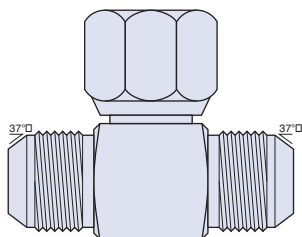

### Tee Branch Male O Ring JIC/UNO

PART NUMBER	DESCRIPTION
JTTMO 04X04A	7/16-20 JIC X 7/16-20 JIC X 7/16-20 ORB MALE O RING BRANCH TEE 316
JTTMO 06X06A	9/16-18 JIC X 9/16-18 JIC X 9/16-18 ORB MALE O RING BRANCH TEE 316
JTTMO 08X08A	3/4-16 JIC X 3/4-16 JIC X 3/4-16 ORB MALE O RING BRANCH TEE 316
JTTMO 10X10A	7/8-14 JIC X 7/8-14 JIC X 7/8-14 ORB MALE O RING BRANCH TEE 316
JTTMO 12X12A	1 1/16-12 JIC X 1 1/16-12 JIC X 1 1/16-12 ORB MALE O RING BRANCH TEE 316
JTTMO 16X16A	1 5/16-12 JIC X 1 5/16-12 JIC X 1 5/16-12 ORB MALE O RING BRANCH TEE 316

### Elbow 90° JIC/Swivel Nut

PART NUMBER	DESCRIPTION
JLS04XA	7/16-20 JIC MALE X 7/16-20 JIC ELBOW 90° FEMALE SWIVEL 316
JLS06XA	9/16-18 JIC MALE X 9/16-18 JIC ELBOW 90° FEMALE SWIVEL 316
JLS08XA	3/4-16 JIC MALE X 3/4-16 JIC ELBOW 90° FEMALE SWIVEL 316
JLS10XA	7/8-14 JIC MALE X 7/8-14 JIC ELBOW 90° FEMALE SWIVEL 316
JLS12XA	1 1/16-12 JIC MALE X 1 1/16-12 JIC ELBOW 90° FEMALE SWIVEL 316
JLS16XA	1 5/16-12 JIC MALE X 1 5/16-12 JIC ELBOW 90° FEMALE SWIVEL 316

### Run Tee JIC/Swivel

PART NUMBER	DESCRIPTION
JTST04X04A	7/16-20 JIC X 7/16-20 JIC X 7/16-20 JIC RUN TEE SWIVEL 316
JTST06X06A	9/16-18 JIC X 9/16-18 JIC X 9/16-18 JIC RUN TEE SWIVEL 316
JTST08X08A	3/4-16 JIC X 3/4-16 JIC X 3/4-16 JIC RUN TEE SWIVEL 316
JTST10X10A	7/8-14 JIC X 7/8-14 JIC X 7/8-14 JIC RUN TEE SWIVEL 316
JTST12X12A	1 1/16-12 JIC X 1 1/16-12 JIC X 1 1/16-12 JIC RUN TEE SWIVEL 316
JTST16X16A	1 5/16-12 JIC X 1 5/16-12 JIC X 1 5/16-12 JIC RUN TEE SWIVEL 316

### Branch Tee JIC/Swivel

PART NUMBER	DESCRIPTION
JTTS04X04A	7/16-20 JIC X 7/16-20 JIC X 7/16-20 JIC BRANCH TEE SWIVEL 316
JTTS06X06A	9/16-18 JIC X 9/16-18 JIC X 9/16-18 JIC BRANCH TEE SWIVEL 316
JTTS08X08A	3/4-16 JIC X 3/4-16 JIC X 3/4-16 JIC BRANCH TEE SWIVEL 316
JTTS10X10A	7/8-14 JIC X 7/8-14 JIC X 7/8-14 JIC BRANCH TEE SWIVEL 316
JTTS12X12A	1 1/16-12 JIC X 1 1/16-12 JIC X 1 1/16-12 JIC BRANCH TEE SWIVEL 316
JTTS16X16A	1 5/16-12 JIC X 1 5/16-12 JIC X 1 5/16-12 JIC BRANCH TEE SWIVEL 316