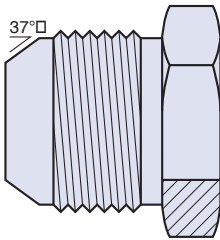

Plug JIC Male

PART NUMBER	DESCRIPTION
JPH02A	5/16-24 JIC PLUG 316
JPH04A	7/16-20 JIC PLUG 316
JPH06A	9/16-18 JIC PLUG 316
JPH08A	3/4-16 JIC PLUG 316
JPH10A	7/8-14 JIC PLUG 316
JPH12A	1 1/16-12 JIC PLUG 316
JPH16A	1 5/16-12 JIC PLUG 316
JPH20A	1 5/8-12 JIC PLUG 316
JPH24A	1 7/8-12 JIC PLUG 316
JPH32A	2 1/2-12 JIC PLUG 316