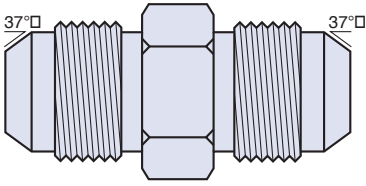

Union Male JIC

PART NUMBER	DESCRIPTION
JU02A	5/16-24 JIC UNION 316
JU04A	7/16-20 JIC UNION 316
JU06A	9/16-18 JIC UNION 316
JU08A	3/4-16 JIC UNION 316
JU10A	7/8-14 JIC UNION 316
JU12A	1 1/16-12 JIC UNION 316
JU16A	1 5/8-12 JIC UNION 316
JU20A	1 5/8-12 JIC UNION 316
JU24A	1 7/8-12 JIC UNION 316
JU32A	2 1/2-12 JIC UNION 316