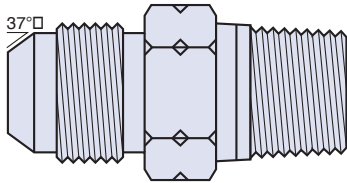

JIC Fittings & Adaptors

Prochem Threaded Products

Prochem, a leader in the supply and manufacture of stainless steel products, now offer a range of 37° JIC Fittings and Adaptors. In all configurations, Straight, 90° Elbow and Tee Piece.

Together with the standard JIC Range, Prochem can specially manufacture fittings to suit customer's requirements in a variety of stainless and special alloys.

Additional JIC Fittings and Adaptors are available to suit your applications on request.

WARNING: Improper selection or use of products described herein can cause personal injury or property damage. Whilst every care has been taken in preparation of the data contained in this booklet, Prochem Pipeline Products accepts no liability for the accuracy of information supplied. It is solely the responsibility of the system designer and user to select products suitable for their specific application requirements and to ensure proper installation, operation, and maintenance of these products. Material compatibility, product ratings, and application details should be considered in the selection.

Connector Male JIC/NPT

PART NUMBER	DESCRIPTION
JCM04X02NA	7/16-20 JIC X 6NPT MALE 316
JCM04X04NA	7/16-20 JIC X 8NPT MALE 316
JCM04X06NA	7/16-20 JIC X 10NPT MALE 316
JCM04X08NA	7/16-20 JIC X 15NPT MALE 316
JCM06X02NA	9/16-18 JIC X 6NPT MALE 316
JCM06X04NA	9/16-18 JIC X 8NPT MALE 316
JCM06X06NA	9/16-18 JIC X 10NPT MALE 316
JCM06X08NA	9/16-18 JIC X 15NPT MALE 316
JCM08X06NA	3/4-16 JIC X 10NPT MALE 316
JCM08X08NA	3/4-16 JIC X 15NPT MALE 316
JCM08X12NA	3/4-16 JIC X 20NPT MALE 316
JCM10X08NA	7/8-14 JIC X 15NPT MALE 316
JCM12X08NA	1 1/16-12 JIC X 15NPT MALE 316
JCM12X12NA	1 1/16-12 JIC X 20NPT MALE 316
JCM12X16NA	1 1/16-12 JIC X 25NPT MALE 316
JCM16X12NA	1 5/16-12 JIC X 20NPT MALE 316
JCM16X16NA	1 5/16-12 JIC X 25NPT MALE 316