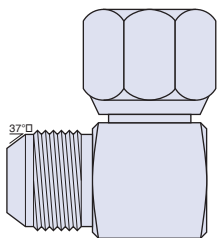

Elbow 90° JIC/Swivel Nut

PART NUMBER	DESCRIPTION
JLS04XA	7/16-20 JIC MALE X 7/16-20 JIC ELBOW 90° FEMALE SWIVEL 316
JLS06XA	9/16-18 JIC MALE X 9/16-18 JIC ELBOW 90° FEMALE SWIVEL 316
JLS08XA	3/4-16 JIC MALE X 3/4-16 JIC ELBOW 90° FEMALE SWIVEL 316
JLS10XA	7/8-14 JIC MALE X 7/8-14 JIC ELBOW 90° FEMALE SWIVEL 316
JLS12XA	1 1/16-12 JIC MALE X 1 1/16-12 JIC ELBOW 90° FEMALE SWIVEL 316
JLS16XA	1 5/16-12 JIC MALE X 1 5/16-12 JIC ELBOW 90° FEMALE SWIVEL 316