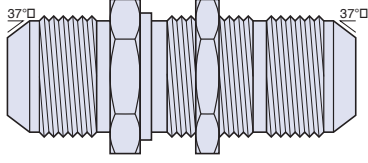

Bulkhead Straight Male Union JIC

PART NUMBER	DESCRIPTION
JBU04A	7/16-20 JIC BULKHEAD UNION 316
JBU06A	9/16-18 JIC BULKHEAD UNION 316
JBU08A	3/4-16 JIC BULKHEAD UNION 316
JBU10A	7/8-14 JIC BULKHEAD UNION 316
JBU12A	1 1/16-12 JIC BULKHEAD UNION 316
JBU14A	1 3/16-12 JIC BULKHEAD UNION 316
JBU16A	1 5/16-12 JIC BULKHEAD UNION 316

Note: Bulkheads supplied with Lock Nut