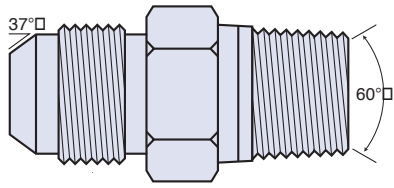

JIC Fittings & Adaptors

Connector Male JIC/R-BSPT

PART NUMBER	DESCRIPTION
JCM04x02EA	7/16-20 JIC X R6 BSPT MALE 316
JCM04x04EA	7/16-20 JIC X R8 BSPT MALE 316
JCM04x06EA	7/16-20 JIC X R10 BSPT MALE 316
JCM04x08EA	7/16-20 JIC X R15 BSPT MALE 316
JCM06x02EA	9/16-18 JIC X R6 BSPT MALE 316
JCM06x04EA	9/16-18 JIC X R8 BSPT MALE 316
JCM06x06EA	9/16-18 JIC X R10 BSPT MALE 316
JCM06x08EA	9/16-18 JIC X R15 BSPT MALE 316
JCM08x06EA	3/4-16 JIC X R10 BSPT MALE 316
JCM08x08EA	3/4-16 JIC X R15 BSPT MALE 316
JCM08x12EA	3/4-16 JIC X R20 BSPT MALE 316
JCM10x08EA	7/8-14 JIC X R15 BSPT MALE 316
JCM12x08EA	1 1/16-12 JIC X R15 BSPT MALE 316
JCM12x12EA	1 1/16-12 JIC X R20 BSPT MALE 316
JCM12x16EA	1 1/16-12 JIC X R25 BSPT MALE 316
JCM16x12EA	1 5/16-12 JIC X R20 BSPT MALE 316
JCM16x16EA	1 5/16-12 JIC X R25 BSPT MALE 316