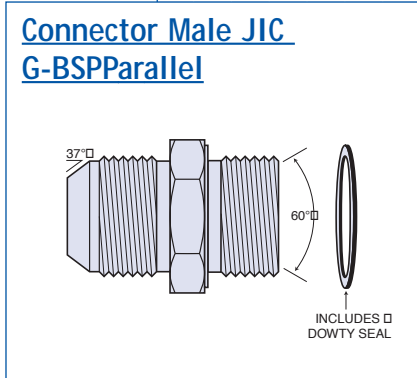

Working Pressure Ratings

PART NUMBER	DESCRIPTION
JCM04X04GAD	7/16-20 JIC x G8 MALE CONNECTOR inc. Dowty Seal 316
JCM04X06GAD	7/16-20 JIC x G10 MALE CONNECTOR inc. Dowty Seal 316
JCM06X04GAD	9/16-18 JIC x G8 MALE CONNECTOR inc. Dowty Seal 316
JCM06X06GAD	9/16-18 JIC x G10 MALE CONNECTOR inc. Dowty Seal 316
JCM06X08GAD	9/16-18 JIC x G15 MALE CONNECTOR inc. Dowty Seal 316
JCM08X06GAD	3/4-16 JIC x G10 MALE CONNECTOR inc. Dowty Seal 316
JCM08X08GAD	3/4-16 JIC x G15 MALE CONNECTOR inc. Dowty Seal 316
JCM08X12GAD	3/4-16 JIC x G20 MALE CONNECTOR inc. Dowty Seal 316
JCM010X08GAD	7/8-14 JIC x G15 MALE CONNECTOR inc. Dowty Seal 316
JCM12X08GAD	1 1/16-12 JIC x G15 MALE CON inc. Dowty Seal 316
JCM12X12GAD	1 1/16-12 JIC x G20 MALE CON inc. Dowty Seal 316
JCM12X16GAD	1 1/16-12 JIC x G25 MALE CON inc. Dowty Seal 316
JCM16X12GAD	1 5/16-12 JIC x G20 MALE CON inc. Dowty Seal 316
JCM20X16GAD	1 5/8-12 JIC x G25 MALE CON inc. Dowty Seal 316

SAE J514 Working Pressure Ratings

All of these Prochem manufactured fittings have been designed in accordance with SAE J1065 MAR92 with 4x safety factor and have been validated by hydrostatically testing to 4xWP for non-burst test and 2xWP for leak test. Higher pressures are possible in this Standard, if for example 3x safety factor is employed, however the Standard recommends user testing under application conditions.

Note: In the case of a fitting that is a jump size, it is recommended that the lower pressure of the two ends must be recognised as the working pressure rating for that fitting. This is also the case if the fitting has one or more different style ends. For example, straight threads to pipe threads. In this case it is also recommended that the lower pressure rating of the two different style ends must be recognised as the working pressure rating for that fitting.