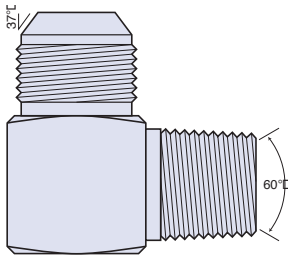

Elbow 90° Male JIC/R-BSPT

PART NUMBER	DESCRIPTION
JLM04X02EA	7/16-20 JIC X R6 BSPT ELBOW 90° MALE 316
JLM04X04EA	7/16-20 JIC X R8 BSPT ELBOW 90° MALE 316
JLM06X04EA	9/16-18 JIC X R8 BSPT ELBOW 90° MALE 316
JLM06X06EA	9/16-18 JIC X R10 BSPT ELBOW 90° MALE 316
JLM08X06EA	3/4-16 JIC X R10 BSPT ELBOW 90° MALE 316
JLM08X08EA	3/4-16 JIC X R15 BSPT ELBOW 90° MALE 316
JLM10X08EA	7/8-14 JIC X R15 BSPT ELBOW 90° MALE 316
JLM12X12EA	1 1/16-12 JIC X R20 BSPT ELBOW 90° MALE 316
JLM16X16EA	1 5/16-12 JIC X R25 BSPT ELBOW 90° MALE 316