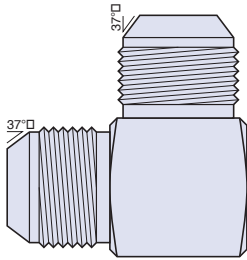

Elbow 90° Male Union JIC

PART NUMBER	DESCRIPTION
JLU04A	7/16-20 JIC ELBOW 90° UNION 316
JLU06A	9/16-18 JIC ELBOW 90° UNION 316
JLU08A	3/4-16 JIC ELBOW 90° UNION 316
JLU10A	7/8-14 JIC ELBOW 90° UNION 316
JLU12A	1 1/16-12 JIC ELBOW 90° UNION 316
JLU16A	1 5/16-12 JIC ELBOW 90° UNION 316
JLU20A	1 5/8-12 JIC ELBOW 90° UNION 316
JLU24A	1 7/8-12 JIC ELBOW 90° UNION 316
JLU32A	2 1/2-12 JIC ELBOW 90° UNION 316