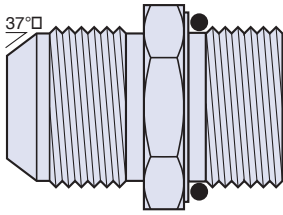

Connector Male O Ring Seal JIC/UNO

PART NUMBER	DESCRIPTION
JCM004X04A	7/16-20 JIC X 7/16-20 ORB CONNECTOR MALE O RING 316
JCM006X04A	9/16-18 JIC X 7/16-20 ORB CONNECTOR MALE O RING 316
JCM006X06A	9/16-18 JIC X 9/16-18 ORB CONNECTOR MALE O RING 316
JCM008X06A	3/4-16 JIC X 9/16-18 ORB CONNECTOR MALE O RING 316
JCM008X08A	3/4-16 JIC X 3/4-16 ORB CONNECTOR MALE O RING 316
JCM008X10A	3/4-16 JIC X 7/8-14 ORB CONNECTOR MALE O RING 316
JCM010X06A	7/8-14 JIC X 9/16-18 ORB CONNECTOR MALE O RING 316
JCM010X08A	7/8-14 JIC X 3/4-16 ORB CONNECTOR MALE O RING 316
JCM010X10A	7/8-14 JIC X 7/8-14 ORB CONNECTOR MALE O RING 316
JCM012X08A	1 1/16-12 JIC X 3/4-16 ORB CONNECTOR MALE O RING 316
JCM012X10A	1 1/16-12 JIC X 7/8-14 ORB CONNECTOR MALE O RING 316
JCM012X12A	1 1/16-12 JIC X 1 1/16-12 ORB CONNECTOR MALE O RING 316
JCM016X12A	1 5/16-12 JIC X 1 1/16-12 ORB CONNECTOR MALE O RING 316
JCM016X16A	1 5/16-12 JIC X 1 5/16-12 ORB CONNECTOR MALE O RING 316