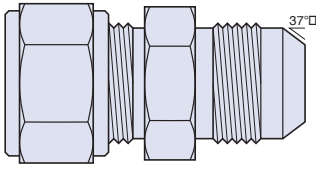

Connector Male AN Tube OD/JIC Male

PART NUMBER	DESCRIPTION
2UAN4-316	1/8"OD x 7/16-20 JIC MALE 316
4UAN4-316	1/4"OD x 7/16-20 JIC MALE 316
6UAN4-316	3/8"OD x 7/16-20 JIC MALE 316
6UAN6-316	3/8"OD x 9/16-18 JIC MALE 316
8UAN8-316	1/2"OD x 3/4-16 JIC MALE 316
10UAN10-316	5/8"OD x 7/8-14 JIC MALE 316
12UAN12-316	3/4"OD x 1 1/16-12 JIC MALE 316
16UAN16-316	1"OD x 1 5/16-12 JIC MALE 316

UAN Application

HOKE Gyrolok with 37° flare connections.