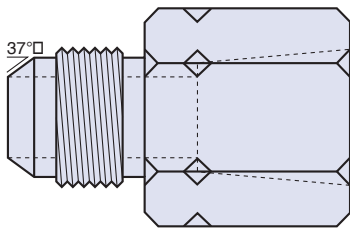

Connector Female JIC/Rc-BSPT

PART NUMBER	DESCRIPTION
JCF04X04EA	7/16-20 JIC X Rc8 BSPT FEMALE 316
JCF06X04EA	9/16-18 JIC X Rc8 BSPT FEMALE 316
JCF06X06EA	9/16-18 JIC X Rc10 BSPT FEMALE 316
JCF06X08EA	9/16-18 JIC X Rc15 BSPT FEMALE 316
JCF08X08EA	3/4-16 JIC X Rc15 BSPT FEMALE 316
JCF10X08EA	7/8-14 JIC X Rc15 BSPT FEMALE 316
JCF12X12EA	1 1/16-12 JIC X Rc20 BSPT FEMALE 316
JCF16X16EA	1 5/16-12 JIC X Rc25 BSPT FEMALE 316