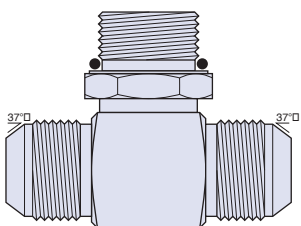

### Elbow 90° Male O Ring Seal JIC/UNO

PART NUMBER	DESCRIPTION
JLMO04X04A	7/16-20 JIC X 7/16-20 ORB ELBOW 90° MALE O RING 316
JLMO06X04A	9/16-18 JIC X 7/16-20 ORB ELBOW 90° MALE O RING 316
JLMO06X06A	9/16-18 JIC X 9/16-18 ORB ELBOW 90° MALE O RING 316
JLMO08X08A	3/4-16 JIC X 3/4-16 ORB ELBOW 90° MALE O RING 316
JLMO08X10A	3/4-16 JIC X 7/8-14 ORB ELBOW 90° MALE O RING 316
JLMO10X08A	7/8-14 JIC X 3/4-16 ORB ELBOW 90° MALE O RING 316
JLMO10X10A	7/8-14 JIC X 7/8-14 ORB ELBOW 90° MALE O RING 316
JLMO12X08A	1 1/16-12 JIC X 3/4-16 ORB ELBOW 90° MALE O RING 316
JLMO12X12A	1 1/16-12 JIC X 1 1/16-12 ORB ELBOW 90° MALE O RING 316
JLMO16X16A	1 5/16-12 JIC X 1 5/16-12 ORB ELBOW 90° MALE O RING 316

### Tee Run Male O Ring JIC/UNO

PART NUMBER	DESCRIPTION
JTMT0 04X04A	7/16-20 JIC X 7/16-20 ORB X 7/16-20 JIC MALE O RING RUN TEE 316
JTMT0 06X06A	9/16-18 JIC X 9/16-18 ORB X 9/16-18 JIC MALE O RING RUN TEE 316
JTMT0 08X08A	3/4-16 JIC X 3/4-16 ORB X 3/4-16 JIC MALE O RING RUN TEE 316
JTMT0 10X10A	7/8-14 JIC X 7/8-14 ORB X 7/8-14 JIC MALE O RING RUN TEE 316
JTMT0 12X12A	1 1/16-12 JIC X 1 1/16-12 ORB X 1 1/16-12 JIC MALE O RING RUN TEE 316
JTMT0 16X16A	1 5/16-12 JIC X 1 5/16-12 ORB X 1 5/16-12 JIC MALE O RING RUN TEE 316

### Tee Branch Male O Ring JIC/UNO

PART NUMBER	DESCRIPTION
JTTMO 04X04A	7/16-20 JIC X 7/16-20 JIC X 7/16-20 ORB MALE O RING BRANCH TEE 316
JTTMO 06X06A	9/16-18 JIC X 9/16-18 JIC X 9/16-18 ORB MALE O RING BRANCH TEE 316
JTTMO 08X08A	3/4-16 JIC X 3/4-16 JIC X 3/4-16 ORB MALE O RING BRANCH TEE 316
JTTMO 10X10A	7/8-14 JIC X 7/8-14 JIC X 7/8-14 ORB MALE O RING BRANCH TEE 316
JTTMO 12X12A	1 1/16-12 JIC X 1 1/16-12 JIC X 1 1/16-12 ORB MALE O RING BRANCH TEE 316
JTTMO 16X16A	1 5/16-12 JIC X 1 5/16-12 JIC X 1 5/16-12 ORB MALE O RING BRANCH TEE 316