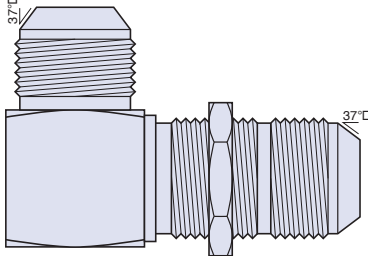

Bulkhead Elbow 90° Male JIC

PART NUMBER	DESCRIPTION
JBLU04A	7/16-20 JIC ELBOW 90° BULKHEAD UNION 316
JBLU06A	9/16-18 JIC ELBOW 90° BULKHEAD UNION 316
JBLU08A	3/4-16 JIC ELBOW 90° BULKHEAD UNION 316
JBLU10A	7/8-14 JIC ELBOW 90° BULKHEAD UNION 316
JBLU12A	1 1/16-12 JIC ELBOW 90° BULKHEAD UNION 316
JBLU16A	1 5/16-12 JIC ELBOW 90° BULKHEAD UNION 316

Note: Bulkheads supplied with Lock Nut