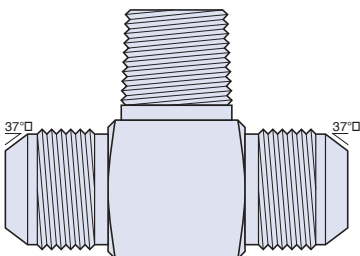

## Elbow 90° Male JIC/NPT

PART NUMBER	DESCRIPTION
JLM04X02NA	7/16-20 JIC X 6NPT ELBOW 90° MALE 316
JLM04X04NA	7/16-20 JIC X 8NPT ELBOW 90° MALE 316
JLM06X02NA	9/16-18 JIC X 6NPT ELBOW 90° MALE 316
JLM06X04NA	9/16-18 JIC X 8NPT ELBOW 90° MALE 316
JLM06X06NA	9/16-18 JIC X 10NPT ELBOW 90° MALE 316
JLM08X04NA	3/4-16 JIC X 8NPT ELBOW 90° MALE 316
JLM08X06NA	3/4-16 JIC X 10NPT ELBOW 90° MALE 316
JLM08X08NA	3/4-16 JIC X 15NPT ELBOW 90° MALE 316
JLM10X06NA	7/8-14 JIC X 10NPT ELBOW 90° MALE 316
JLM10X08NA	7/8-14 JIC X 15NPT ELBOW 90° MALE 316
JLM12X08NA	1 1/16-12 JIC X 15NPT ELBOW 90° MALE 316
JLM12X12NA	1 1/16-12 JIC X 20NPT ELBOW 90° MALE 316
JLM16X08NA	1 5/16-12 JIC X 15NPT ELBOW 90° MALE 316
JLM16X12NA	1 5/16-12 JIC X 20NPT ELBOW 90° MALE 316
JLM16X16NA	1 5/16-12 JIC X 25NPT ELBOW 90° MALE 316
JLM20X20NA	1 5/8-12 JIC X 32NPT ELBOW 90° MALE 316
JLM24X24NA	1 7/8-12 JIC X 40NPT ELBOW 90° MALE 316

## Branch Tee Male JIC/NPT

PART NUMBER	DESCRIPTION
JTTM04X02NA	7/16-20 JIC X 7/16-20 JIC X 6NPT BRANCH TEE MALE 316
JTTM04X04NA	7/16-20 JIC X 7/16-20 JIC X 8NPT BRANCH TEE MALE 316
JTTM06X04NA	9/16-18 JIC X 9/16-18 JIC X 8NPT BRANCH TEE MALE 316
JTTM06X06NA	9/16-18 JIC X 9/16-18 JIC X 10NPT BRANCH TEE MALE 316
JTTM08X06NA	3/4-16 JIC X 3/4-16 JIC X 10NPT BRANCH TEE MALE 316
JTTM08X08NA	3/4-16 JIC X 3/4-16 JIC X 15NPT BRANCH TEE MALE 316
JTTM10X08NA	7/8-14 JIC X 7/8-14 JIC X 15NPT BRANCH TEE MALE 316
JTTM12X12NA	1 1/16-12 JIC X 1 1/16-12 JIC X 20NPT BRANCH TEE MALE 316