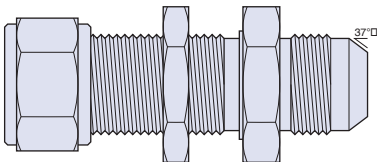

Bulkhead Union AN Tube OD/JIC Male

PART NUMBER	DESCRIPTION
2BUAN4-316	1/8"OD x 7/16-20 JIC BULKHEAD MALE 316
4BUAN4-316	1/4"OD x 7/16-20 JIC BULKHEAD MALE 316
6BUAN4-316	3/8"OD x 7/16-20 JIC BULKHEAD MALE 316
6BUAN6-316	3/8"OD x 9/16-18 JIC BULKHEAD MALE 316
8BUAN8-316	1/2"OD x 3/4-16 JIC BULKHEAD MALE 316
10BUAN10-316	5/8"OD x 7/8-14 JIC BULKHEAD MALE 316
12BUAN12-316	3/4"OD x 1 1/16-12 JIC BULKHEAD MALE 316
16BUAN16-316	1"OD x 1 5/16-12 JIC BULKHEAD MALE 316

BUAN Application

HOKE Gyrolok Bulkhead with 37° connections.