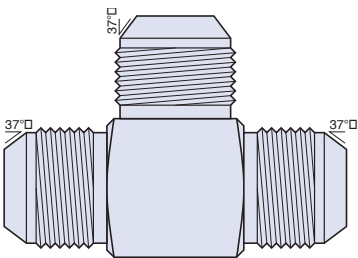

### Branch Tee JIC/Swivel

PART NUMBER	DESCRIPTION
JTTS04X04A	7/16-20 JIC X 7/16-20 JIC X 7/16-20 JIC BRANCH TEE SWIVEL 316
JTTS06X06A	9/16-18 JIC X 9/16-18 JIC X 9/16-18 JIC BRANCH TEE SWIVEL 316
JTTS08X08A	3/4-16 JIC X 3/4-16 JIC X 3/4-16 JIC BRANCH TEE SWIVEL 316
JTTS10X10A	7/8-14 JIC X 7/8-14 JIC X 7/8-14 JIC BRANCH TEE SWIVEL 316
JTTS12X12A	1 1/16-12 JIC X 1 1/16-12 JIC X 1 1/16-12 JIC BRANCH TEE SWIVEL 316
JTTS16X16A	1 5/16-12 JIC X 1 5/16-12 JIC X 1 5/16-12 JIC BRANCH TEE SWIVEL 316

### Union Male JIC

PART NUMBER	DESCRIPTION
JU02A	5/16-24 JIC UNION 316
JU04A	7/16-20 JIC UNION 316
JU06A	9/16-18 JIC UNION 316
JU08A	3/4-16 JIC UNION 316
JU10A	7/8-14 JIC UNION 316
JU12A	1 1/16-12 JIC UNION 316
JU16A	1 5/8-12 JIC UNION 316
JU20A	1 5/8-12 JIC UNION 316
JU24A	1 7/8-12 JIC UNION 316
JU32A	2 1/2-12 JIC UNION 316

### Elbow 90° Male Union JIC

PART NUMBER	DESCRIPTION
JLU04A	7/16-20 JIC ELBOW 90° UNION 316
JLU06A	9/16-18 JIC ELBOW 90° UNION 316
JLU08A	3/4-16 JIC ELBOW 90° UNION 316
JLU10A	7/8-14 JIC ELBOW 90° UNION 316
JLU12A	1 1/16-12 JIC ELBOW 90° UNION 316
JLU16A	1 5/16-12 JIC ELBOW 90° UNION 316
JLU20A	1 5/8-12 JIC ELBOW 90° UNION 316
JLU24A	1 7/8-12 JIC ELBOW 90° UNION 316
JLU32A	2 1/2-12 JIC ELBOW 90° UNION 316

### Tee Union Male JIC

PART NUMBER	DESCRIPTION
JTTT02A	5/16-24 JIC TEE UNION 316
JTTT04A	7/16-20 JIC TEE UNION 316
JTTT06A	9/16-18 JIC TEE UNION 316
JTTT08A	3/4-16 JIC TEE UNION 316
JTTT10A	7/8-14 JIC TEE UNION 316
JTTT12A	1 1/16-12 JIC TEE UNION 316
JTTT16A	1 5/16-12 JIC TEE UNION 316
JTTT20A	1 5/8-12 JIC TEE UNION 316
JTTT24A	1 7/8-12 JIC TEE UNION 316
JTTT32A	2 1/2-12 JIC TEE UNION 316