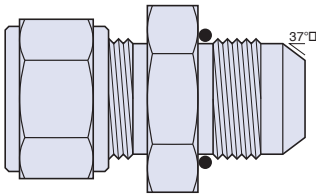

Connector Male AN Tube OD/JIC O Ring Male

PART NUMBER	DESCRIPTION
2UAN04-316	1/8"OD x 7/16-20 JIC O RING MALE 316
4UAN04-316	1/4"OD x 7/16-20 JIC O RING MALE 316
4UAN06-316	1/4"OD x 9/16-18 JIC O RING MALE 316
6UAN06-316	3/8"OD x 9/16-18 JIC O RING MALE 316
8UAN08-316	1/2"OD x 3/4-16 JIC O RING MALE 316

UANO Application

HOKE Gyrolok with gasket sealing.