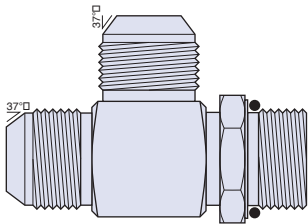

Tee Run Male O Ring JIC/UNO

PART NUMBER	DESCRIPTION
JTMT0 04X04A	7/16-20 JIC X 7/16-20 ORB X 7/16-20 JIC MALE O RING RUN TEE 316
JTMT0 06X06A	9/16-18 JIC X 9/16-18 ORB X 9/16-18 JIC MALE O RING RUN TEE 316
JTMT0 08X08A	3/4-16 JIC X 3/4-16 ORB X 3/4-16 JIC MALE O RING RUN TEE 316
JTMT0 10X10A	7/8-14 JIC X 7/8-14 ORB X 7/8-14 JIC MALE O RING RUN TEE 316
JTMT0 12X12A	1 1/16-12 JIC X 1 1/16-12 ORB X 1 1/16-12 JIC MALE O RING RUN TEE 316
JTMT0 16X16A	1 5/16-12 JIC X 1 5/16-12 ORB X 1 5/16-12 JIC MALE O RING RUN TEE 316