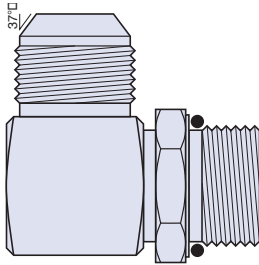

Elbow 90° Male O Ring Seal JIC/UNO

PART NUMBER	DESCRIPTION
JLMO04X04A	7/16-20 JIC X 7/16-20 ORB ELBOW 90° MALE O RING 316
JLMO06X04A	9/16-18 JIC X 7/16-20 ORB ELBOW 90° MALE O RING 316
JLMO06X06A	9/16-18 JIC X 9/16-18 ORB ELBOW 90° MALE O RING 316
JLMO08X08A	3/4-16 JIC X 3/4-16 ORB ELBOW 90° MALE O RING 316
JLMO08X10A	3/4-16 JIC X 7/8-14 ORB ELBOW 90° MALE O RING 316
JLMO10X08A	7/8-14 JIC X 3/4-16 ORB ELBOW 90° MALE O RING 316
JLMO10X10A	7/8-14 JIC X 7/8-14 ORB ELBOW 90° MALE O RING 316
JLMO12X08A	1 1/16-12 JIC X 3/4-16 ORB ELBOW 90° MALE O RING 316
JLMO12X12A	1 1/16-12 JIC X 1 1/16-12 ORB ELBOW 90° MALE O RING 316
JLMO16X16A	1 5/16-12 JIC X 1 5/16-12 ORB ELBOW 90° MALE O RING 316