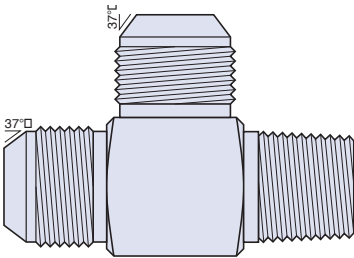

Run Tee Male JIC/NPT

PART NUMBER	DESCRIPTION
JTMT04X02NA	7/16-20 JIC X 6NPT X 7/16-20 JIC RUN TEE MALE 316
JTMT04X04NA	7/16-20 JIC X 8NPT X 7/16-20 JIC RUN TEE MALE 316
JTMT06X04NA	9/16-18 JIC X 8NPT X 9/16-18 JIC RUN TEE MALE 316
JTMT06X06NA	9/16-18 JIC X 10NPT X 9/16-18 JIC RUN TEE MALE 316
JTMT08X06NA	3/4-16 JIC X 10NPT X 3/4-16 JIC RUN TEE MALE 316
JTMT08X08NA	3/4-16 JIC X 15NPT X 3/4-16 JIC RUN TEE MALE 316
JTMT10X08NA	7/8-14 JIC X 15NPT X 7/8-14 JIC RUN TEE MALE 316
JTMT12X12NA	1 1/16-12 JIC X 20NPT X 1 1/16-12 JIC RUN TEE MALE 316